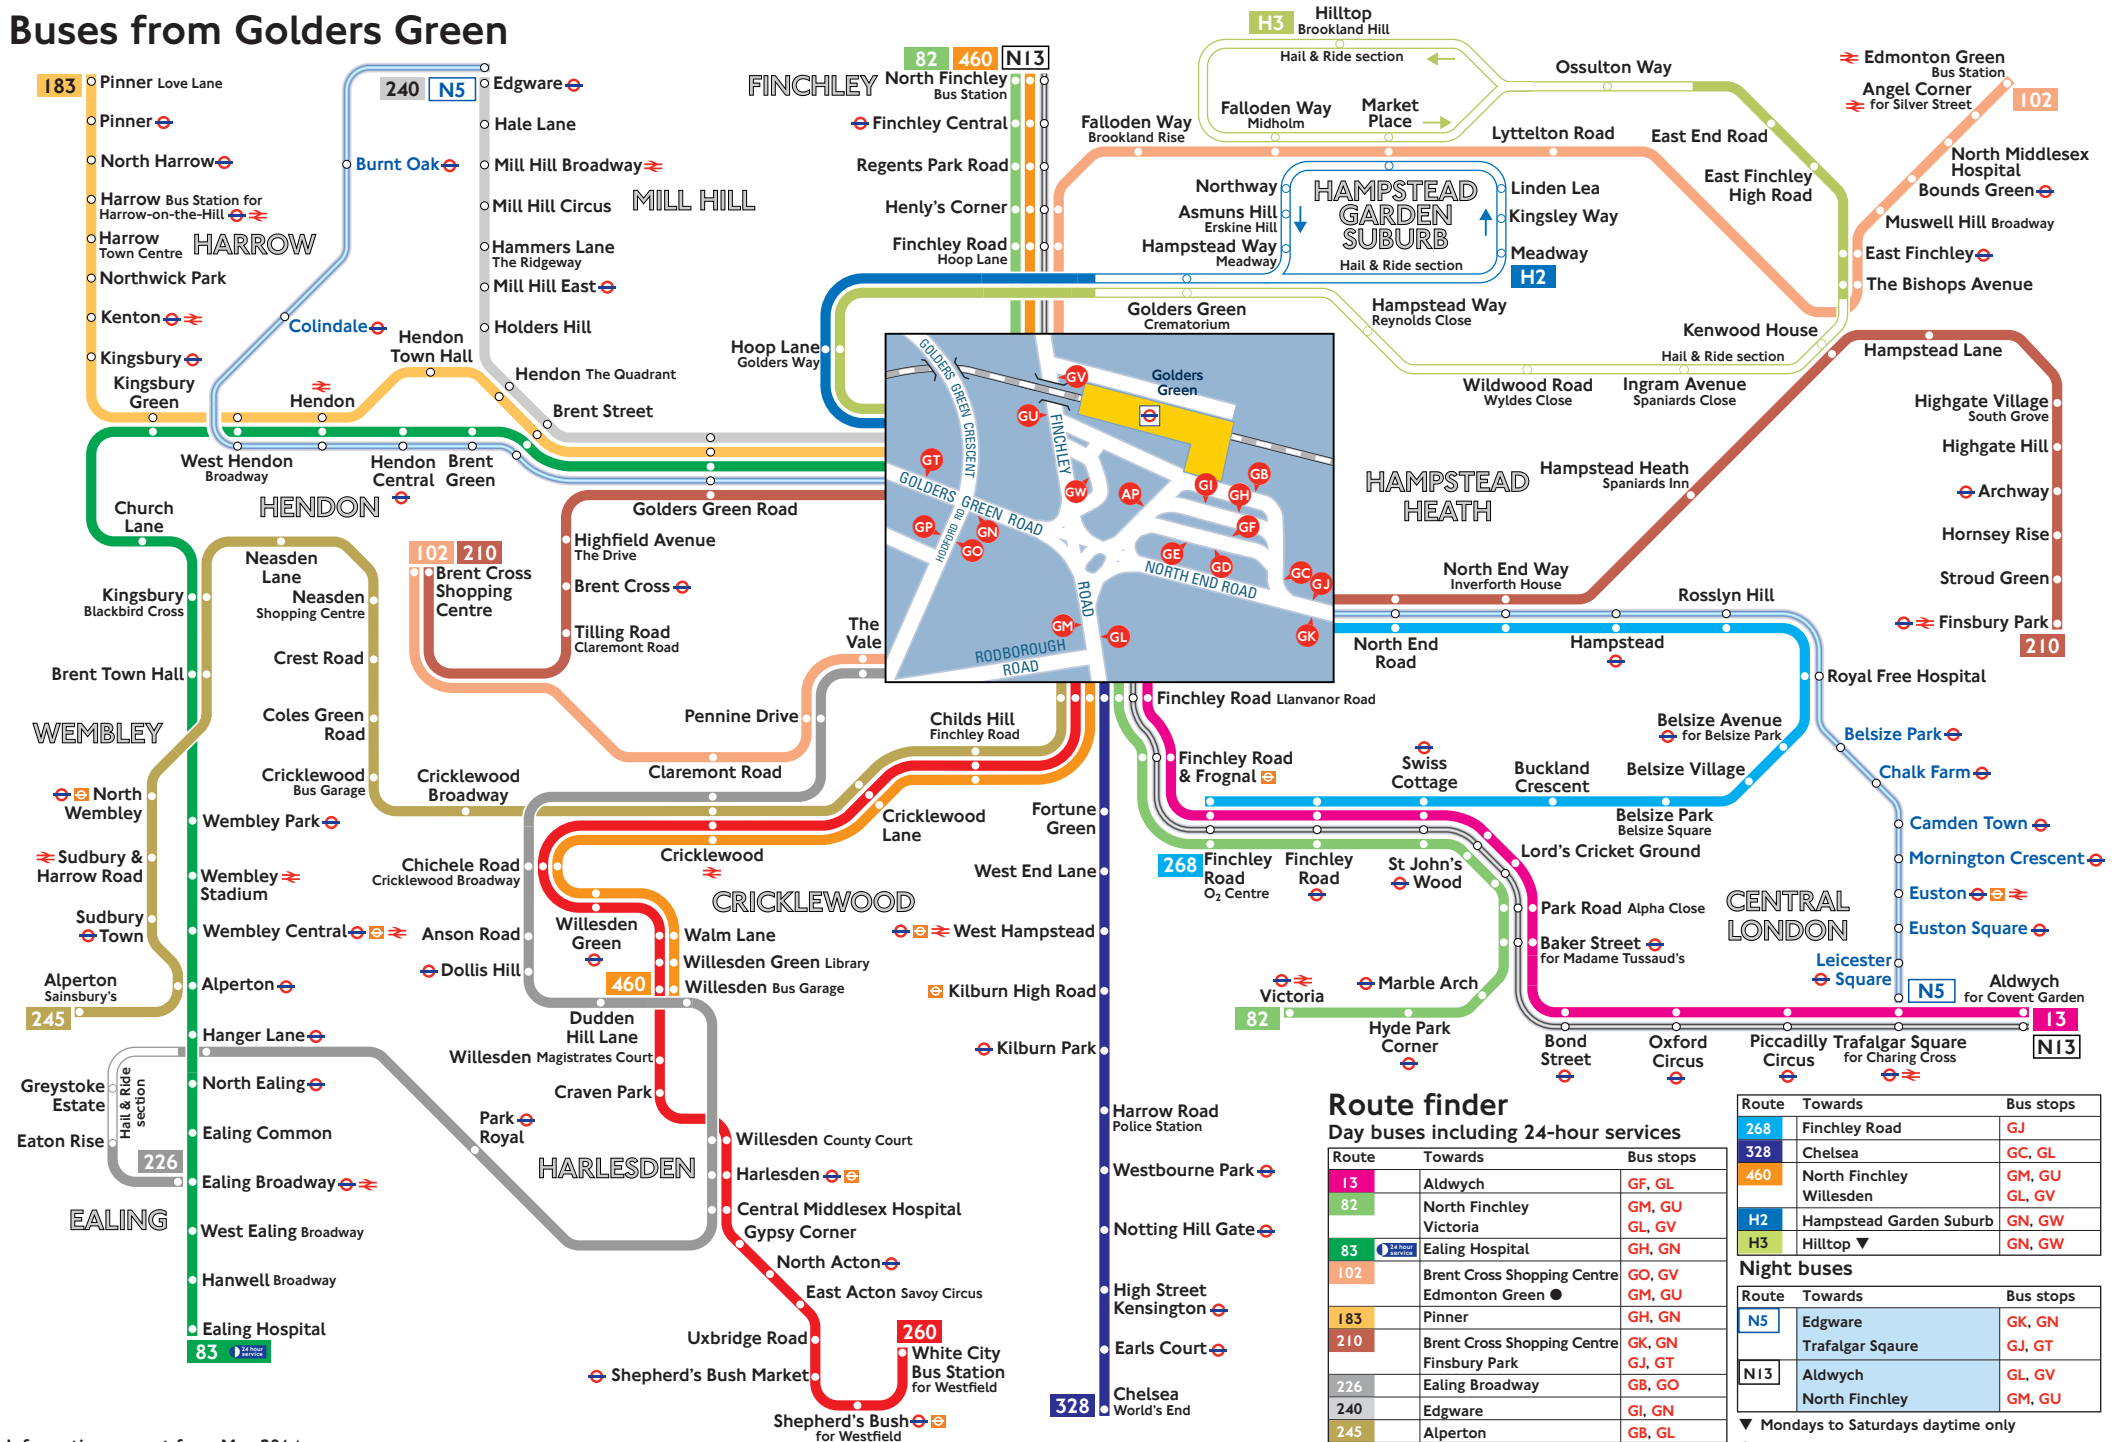

Buses from Golders Green

Route finder

Day buses including 24-hour services

Route	Towards	Bus stops
13	Aldwych	GF, GL
82	North Finchley Victoria	GM, GU GL, GV
83	Ealing Hospital	GH, GN
102	Brent Cross Shopping Centre Edmonton Green ●	GO, GV GM, GU
183	Pinner	GH, GN
210	Brent Cross Shopping Centre Finsbury Park	GK, GN GJ, GT
226	Ealing Broadway	GB, GO
240	Edgware	GI, GN
245	Alperton	GB, GL
260	White City	GF, GL

Route	Towards	Bus stops
268	Finchley Road	GJ
328	Chelsea	GC, GL
460	North Finchley Willesden	GM, GU GL, GV
H2	Hampstead Garden Suburb	GN, GW
H3	Hilltop	GN, GW

Route	Towards	Bus stops
N5	Edgware Trafalgar Square	GK, GN GJ, GT
N13	Aldwych North Finchley	GL, GV GM, GU

▼ Mondays to Saturdays daytime only
● Route 102 is a 24-hour service between Golders Green and Edmonton Green