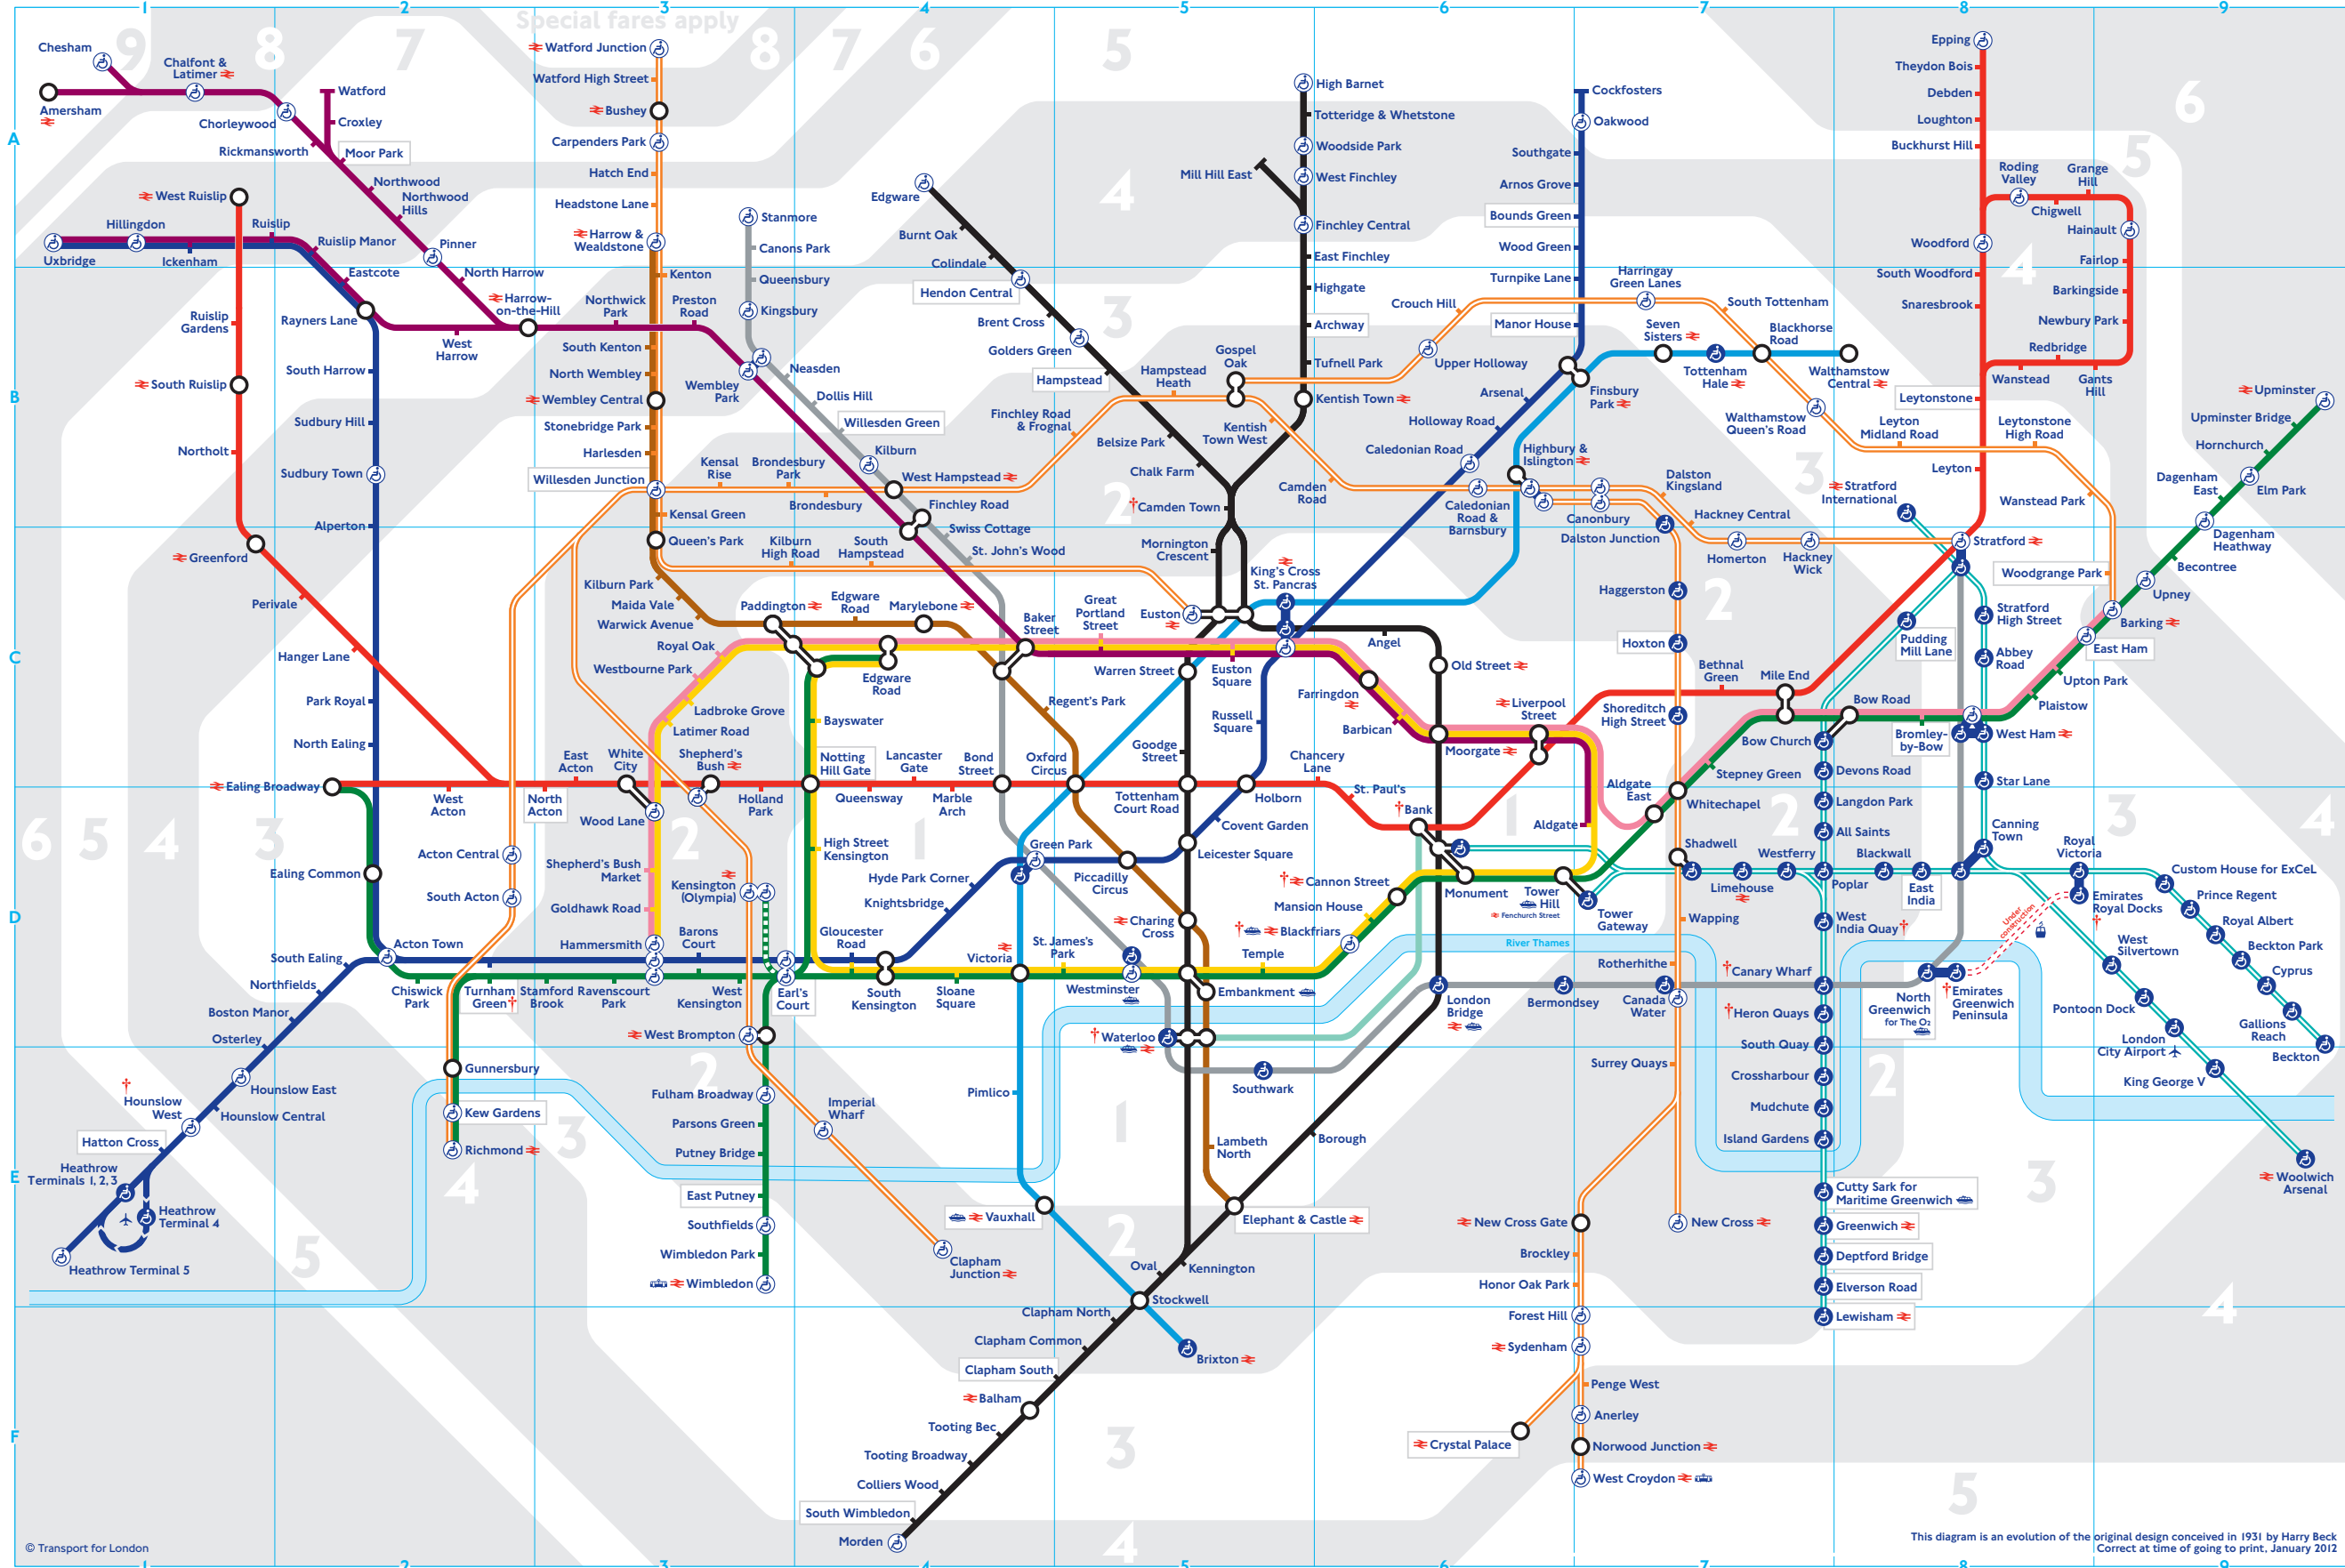

Tube map

† Check before you travel

Bank	Waterloo & City line open 0621-2148 Mondays to Fridays and 0802-1837 Saturdays. Closed Sundays and Public Holidays
Blackfriars	For reopening date see Planned Closures posters at stations
Camden Town	Sunday 1300-1730 open for interchange and exit only
Canary Wharf	Step-free interchange between Underground, Canary Wharf DLR and Heron Quays DLR stations at street level
Cannon Street	Open until 2100 Mondays to Fridays. Closed Saturdays and Sundays
Emirates Greenwich Peninsula	Fare zone to be confirmed
Emirates Royal Docks	Fare zone to be confirmed
Heron Quays	Step-free interchange between Heron Quays and Canary Wharf Underground station at street level
Hounslow West	Step-free access for wheelchair users only
Turnham Green	Served by Piccadilly line trains early mornings and late evenings only
Waterloo	Waterloo & City line open 0615-2141 Mondays to Fridays and 0800-1831 Saturdays. Closed Sundays and Public Holidays
West India Quay	Not served by DLR trains from Bank towards Lewisham before 1900 on Mondays to Fridays

Key to lines

- Bakerloo
- Central
- Circle
- District
- District open weekends, public holidays and some Olympia events
- Hammersmith & City
- Jubilee
- Metropolitan
- Northern
- Piccadilly
- Victoria
- Waterloo & City
- DLR
- London Overground
- Emirates Air-Line Under construction

Explanation of symbols

- P** Stations with car parks
- 〇** Stations with bicycle parking
- ♂/♀/👶** Male/female/baby changing/accessible toilets outside ticket gateline
- ♂/♀/👶** Male/female/baby changing/accessible toilets inside ticket gateline
- †** Toilet not managed by London Underground. You may be charged for these facilities. Ask staff for information
- 〇** Step-free access from street to train
- 〇** Step-free access from street to platform
- 📍** Stations with London Travel Information Centre
- †** Check before you travel.