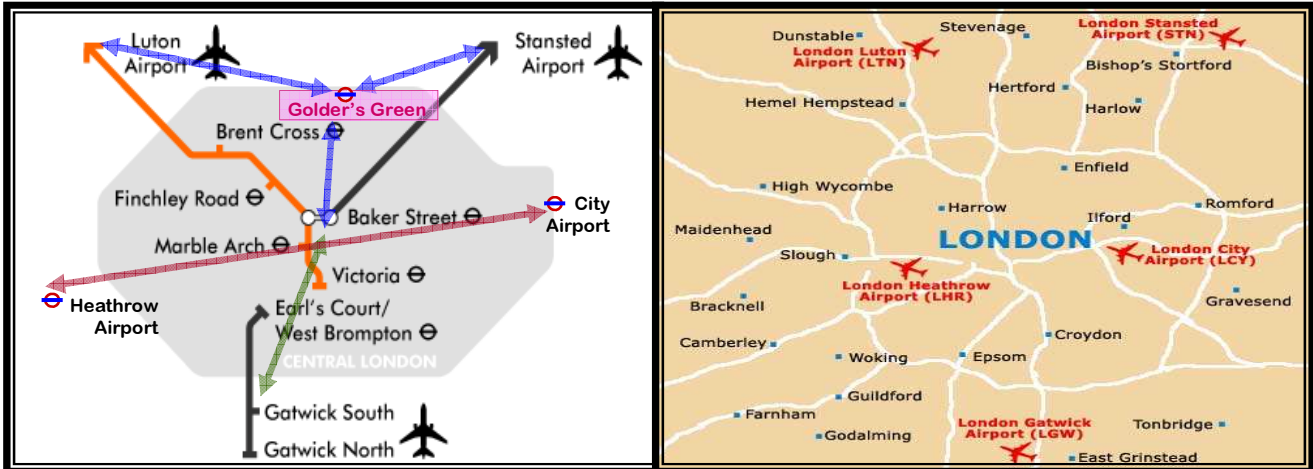

ANCHOR GUEST HOUSE

10 West Heath Drive, Golders Green, LONDON NW11 7QH Tel: 020 8458 8764/4311

**London Underground + Airport Trains and
easyBus, Greenline and National Express Routes**
From All London Airports to Anchor House Hotel, London

For London underground trains please visit :

<http://journeyplanner.tfl.gov.uk/im/SI-T.html>

Directions From Heathrow Airport (LHR):

By Train: When you land at **London Heathrow Airport**, take the underground train **Piccadilly** line (**Blue Colour**) eastbound to Kings Cross St. Pancras station. From here take the **Northern line** (Black Colour) northbound towards Edgware station. You will find Golders Green 6 stations after Kings Cross/St. Pancras station.

Upon arrival at Golders Green station you will see **Durum Turkish restaurant** and **an old church** across the road. Follow the road in between them and you will find **Anchor Guest House** approximately 100 metres to your right.